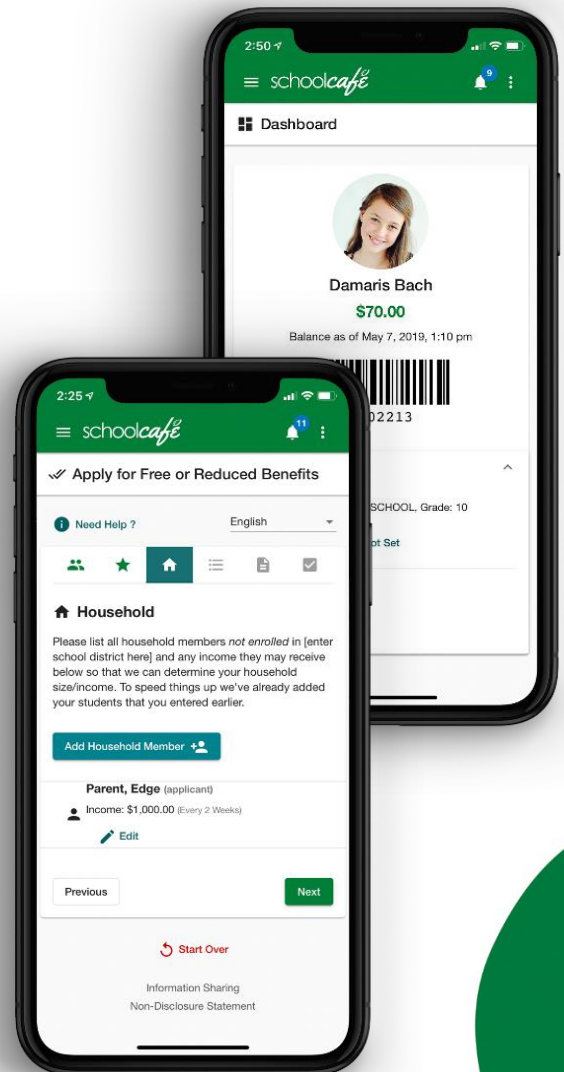

schoolcafé

One app for your entire cafeteria.

APPLY FOR FREE & REDUCED MEALS

Applying for free and reduced meal benefits has never been easier. Apply, submit, and track your application status from start to finish.

MANAGE BALANCES

Make payments, view purchase history, and receive low balance alerts. For convenience, setup automatic payments to replenish their cafeteria funds.

<https://www.schoolcafe.com/ELKCOUNTYCATHOLICSCHOOLSYSTEM>

Look for additional information in your email!

Get It Now

www.schoolcafe.com

© 2021 schoolcafé by PrimeroEdge